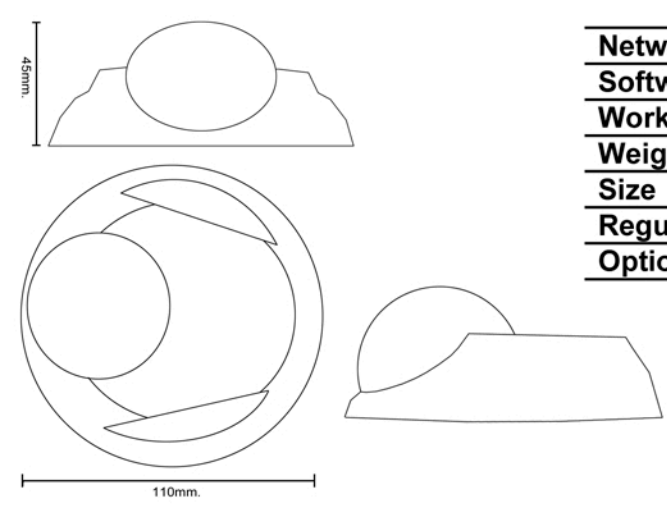

features

- 1/2.5" top quality CMOS sensor
- IP66 waterproof metal housing
- High definition image
- Best colour fidelity
- Advanced CPU performance
- Day and night
- Motion detection
- Micro SD storage
- POE / DC

AR3210	Specifications
Type	Mini-dome, IP68
Sensor	Aptina CMOS 1/2.5" progressive
Resolution	1920x1080 (2 megapixel)
Frames per second	30
Compression	H.264/MPEG4/MJPEG
Lens	4.5mm., megapixel, fix iris, IR
Min. illumination	Color 0.1 Lux
Video out	No/BNC
Storage	Micro SD
Image tuning	AES/AWB
Day/Night	Yes
Audio	No
Motion detection	Yes
Alarm in/out	Yes
Electric supply	DC12v. / POE 802.3af
Power consumption	5 Watt max.
Security	Multilevel password, IP filter, HTTPS
Network protocol	TCP/IP, SMTP, FTP, HTTP, RTP/RTSP, RTCP, IPv4, UPnP, DynDNS, NTP, ICMP, DHCP
Networking	10/100 Mbps. Ethernet, RJ45
Software platform	PSIA
Working temperature	0°C.-50°C.
Weight (Net)	335gr.
Size	110mm(L) x 45mm.(H)
Regulatory approvals	FCC, CE, RoHS compliant
Options